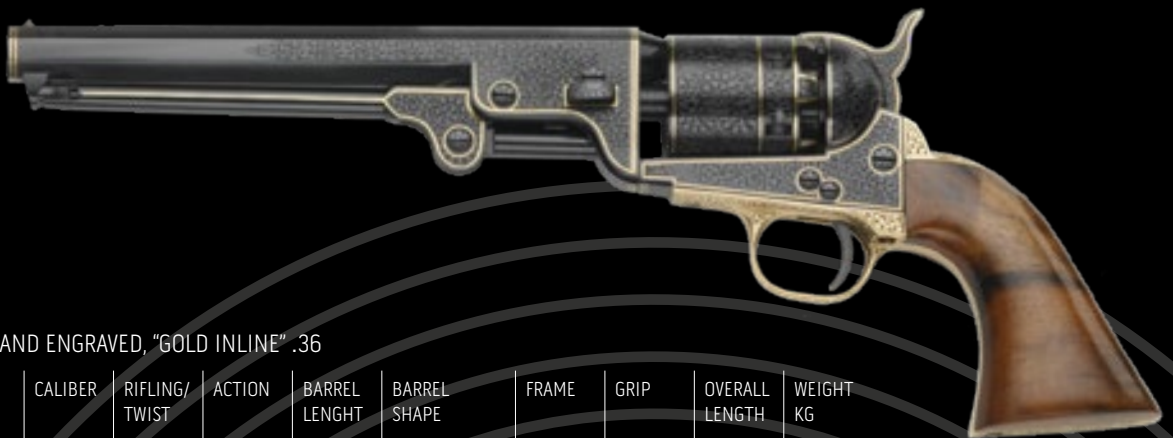

CUSTOM GUNS

CUSTOM GUNS

YEGF36

1851 NAVY YANK, HAND ENGRAVED, "GOLD FACE" .36

NR.	CODE	CALIBER	RIFLING/ TWIST	ACTION	BARREL LENGHT	BARREL SHAPE	FRAME	GRIP	OVERALL LENGTH	WEIGHT KG
69	YEGF36	-	-	-	-	-	-	-	-	-

Y EGL36

1851 NAVY YANK, HAND ENGRAVED, "GOLD INLINE" .36

NR.	CODE	CALIBER	RIFLING/ TWIST	ACTION	BARREL LENGHT	BARREL SHAPE	FRAME	GRIP	OVERALL LENGTH	WEIGHT KG
70	Y EGL36	-	-	-	-	-	-	-	-	-

SA73-125/HEPTR

1873 SINGLE ACTION .357MG 4 3/4 NICHEL, HAND ENGRAVED, EL PATRON MODEL, POLYMER GRIP