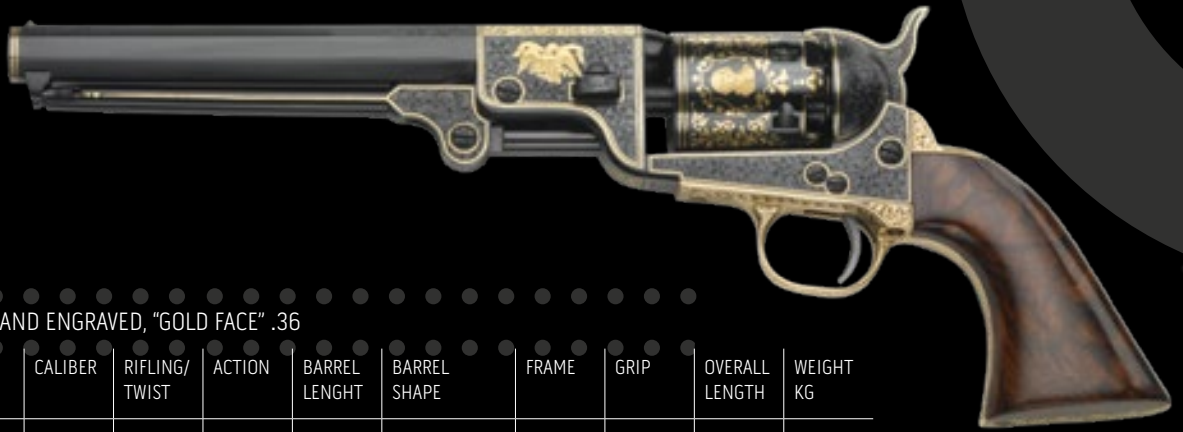

SA73-137/HEDD

1873 SINGLE ACTION .45LC 4 3/4 BLUED, HAND ENGRAVED

NR.	CODE	CALIBER	RIFLING/ TWIST	ACTION	BARREL LENGHT	BARREL SHAPE	FRAME	GRIP	OVERALL LENGTH	WEIGHT KG
68	SA73-137/HEDD	-	-	-	-	-	-	-	-	-

CUSTOM GUNS

CUSTOM GUNS

YEGF36

1851 NAVY YANK, HAND ENGRAVED, "GOLD FACE" .36

NR.	CODE	CALIBER	RIFLING/ TWIST	ACTION	BARREL LENGHT	BARREL SHAPE	FRAME	GRIP	OVERALL LENGTH	WEIGHT KG
69	YEGF36	-	-	-	-	-	-	-	-	-