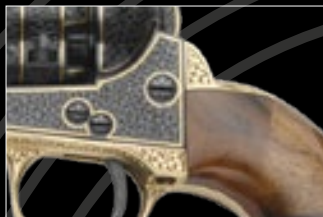

CUSTOM GUNS

CUSTOM GUNS

YEGF36

1851 NAVY YANK, HAND ENGRAVED, "GOLD FACE" .36

NR.	CODE	CALIBER	RIFLING/ TWIST	ACTION	BARREL LENGHT	BARREL SHAPE	FRAME	GRIP	OVERALL LENGTH	WEIGHT KG
69	YEGF36	-	-	-	-	-	-	-	-	-

Y EGL36

1851 NAVY YANK, HAND ENGRAVED, "GOLD INLINE" .36

NR.	CODE	CALIBER	RIFLING/ TWIST	ACTION	BARREL LENGHT	BARREL SHAPE	FRAME	GRIP	OVERALL LENGTH	WEIGHT KG
70	Y EGL36	-	-	-	-	-	-	-	-	-

SA73-125/HEPTR

1873 SINGLE ACTION .357MG 4 3/4 NICHEL, HAND ENGRAVED, EL PATRON MODEL, POLYMER GRIP