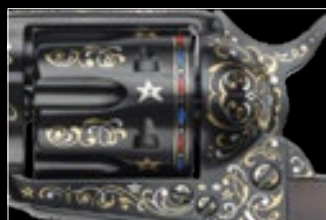

LMC44COM

LEMAT CAVALRY .44 COMMEMORATIVE HAND ENGRAVED, CHECKERED GRIP

NR.	CODE	CALIBER	RIFLING/ TWIST	ACTION	BARREL LENGHT	BARREL SHAPE	FRAME	GRIP	OVERALL LENGTH	WEIGHT KG
67	LMC44COM	-	-	-	-	-	-	-	-	-

SA73-137/HEDD

1873 SINGLE ACTION .45LC 4 3/4 BLUED, HAND ENGRAVED

NR.	CODE	CALIBER	RIFLING/ TWIST	ACTION	BARREL LENGHT	BARREL SHAPE	FRAME	GRIP	OVERALL LENGTH	WEIGHT KG
68	SA73-137/HEDD	-	-	-	-	-	-	-	-	-

CUSTOM GUNS

CUSTOM GUNS

YEGF36

1851 NAVY YANK, HAND ENGRAVED, "GOLD FACE" .36

NR.	CODE	CALIBER	RIFLING/ TWIST	ACTION	BARREL LENGHT	BARREL SHAPE	FRAME	GRIP	OVERALL LENGTH	WEIGHT KG
69	YEGF36	-	-	-	-	-	-	-	-	-