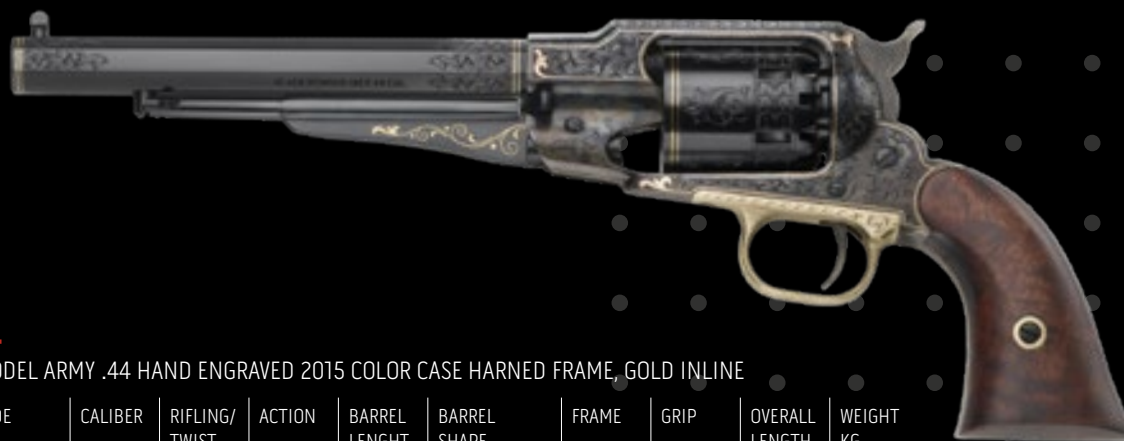

REECH44

1858 NEW MODEL ARMY .44 HAND ENGRAVED 2015 COLOR CASE HARNED FRAME, GOLD INLINE

NR.	CODE	CALIBER	RIFLING/ TWIST	ACTION	BARREL LENGHT	BARREL SHAPE	FRAME	GRIP	OVERALL LENGTH	WEIGHT KG
72	REECH44	-	-	-	-	-	-	-	-	-

CUSTOM GUNS