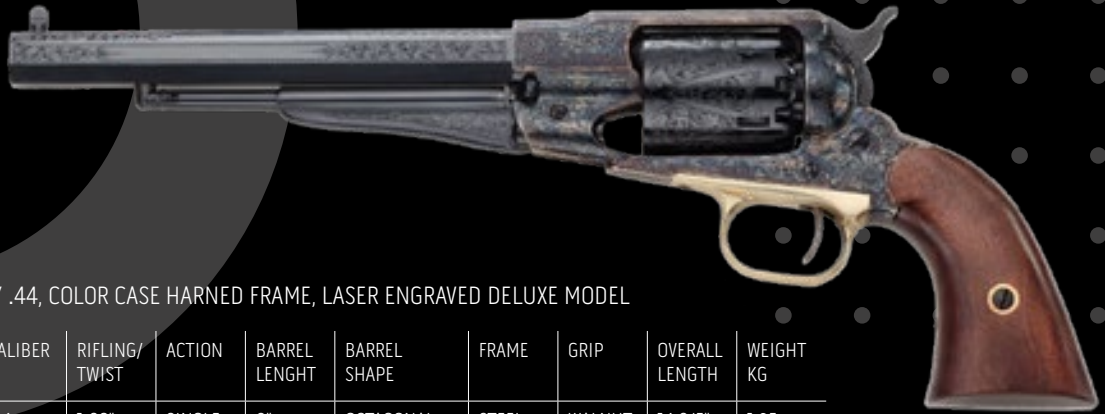

1858 NEW MODELS

RGACH44LE

1858 NEW MODEL ARMY .44, COLOR CASE HARNED FRAME, LASER ENGRAVED DELUXE MODEL

NR.	CODE	CALIBER	RIFLING/ TWIST	ACTION	BARREL LENGHT	BARREL SHAPE	FRAME	GRIP	OVERALL LENGTH	WEIGHT KG
22	RGACH44LE	.44	1:30"	SINGLE	8"	OCTAGONAL	STEEL	WALNUT	14 3/5"	1.25